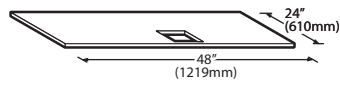

Ice-O-Matic

Storage Bins

Dimensions

NOTES:

Approx. Shipping Weight lbs (kg): B100 191 (86.64 kg) • B120 304 (137.89 kg) • B130 334 (151.5 kg) • B150 338 (153.31 kg) • B170 390 (176.9kg) • B25 95 (43.09 kg) • B40 135 (61.24 kg) • B42 135 (61.24kg) • B55 170 (77.11kg)